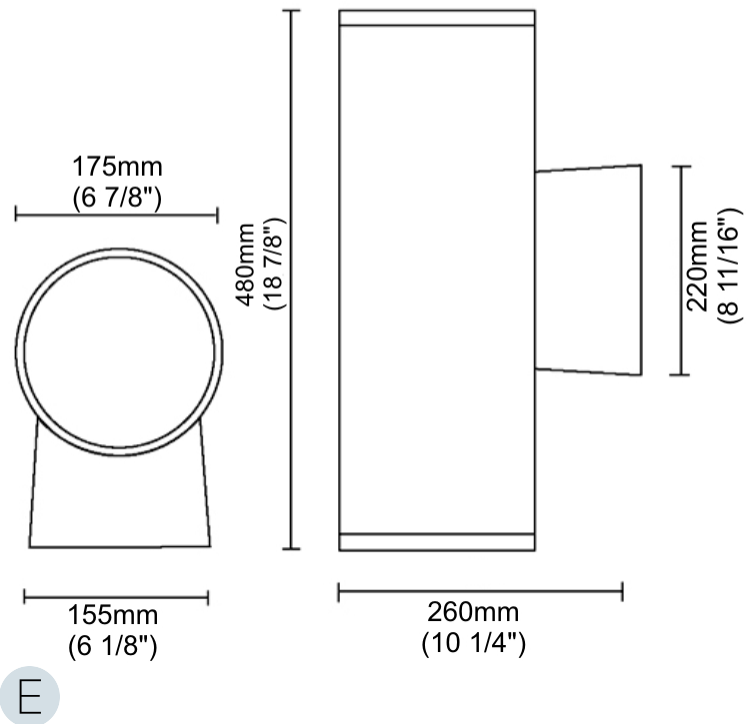

GENERAL

Series: Emme
Brand: Side
Division: Exterior
Mounting Type: Surface
Mounting Location: Wall
Subcategory: Up/Down Light

PHYSICAL

Shape: Cylinder
Diameter (mm): 175
Diameter (in): 6 7/8
Height (mm): 480
Height (in): 18 7/8
Extension (mm): 260
Extension (in): 10 1/8
Light Distribution: Direct / Indirect
Weight (kg): 5.5
Weight (lbs): 12.1
Diffuser: Clear tempered glass
Fixture Finish: WHI / BLK / GRY
Fixture Material: Aluminum Die Cast

ELECTRICAL

Lamp Type: LED (Zhaga Standard)
Input Wattage (W): 64 / 79.2
Total Output Wattage (W): 32 / 39.6
Dimming: Tri-Mode (Non-Dimming and Phase Dimming (120Vac only) and 0-10V Dimming)
Driver Included: Yes
Driver Location: Integrated
Driver Type: Constant Current - Universal
Driver Class: Class 2
Input Voltage (V): 120 - 277
Constant Current (MA): 1050
Upon Request: (Not included - see components [IP65 or higher enclosure to be supplied by others]) Remote 0-10Vdc dimming

LED

Number of LEDs: 2
Color Temperature (°K): 3000 / 4000
Max. Delivered Lumen (lm): 2 x 2990.5 / 2 x 4128.6
Nominal Lumen (lm): 2 x 3300 / 2 x 4560
CRI: >80 CRI
Lamp Life (hrs): 50000

OPTICAL

Reflector: Metacrylate LED lens
Optic: 25 / 40

RATINGS AND CERTIFICATIONS

Certified By: Certified for North American Standards
IP rating: IP65
IK Rating: IK06